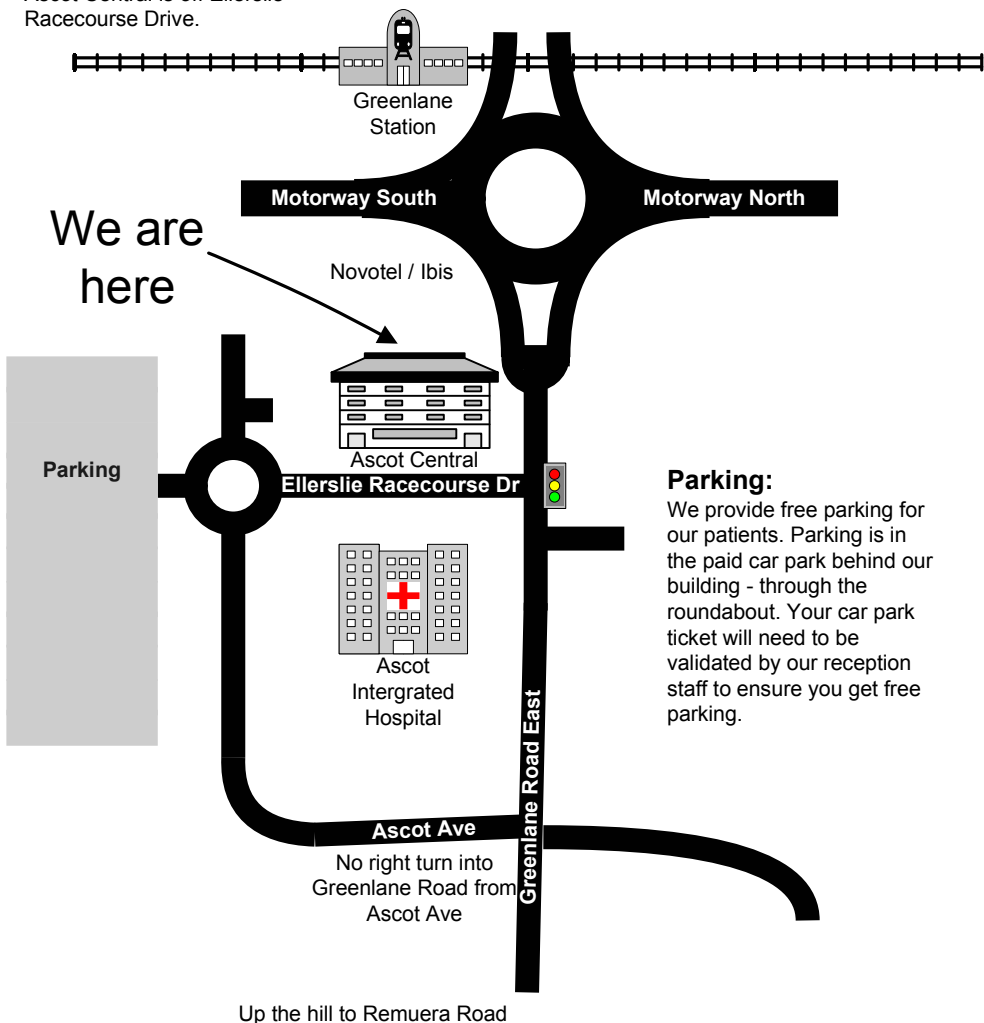

How to find us:

Fertility Associates is on Level 3 of the Ascot Central building. The entrance to Ascot Central is off Ellerslie Racecourse Drive.

Parking:

We provide free parking for our patients. Parking is in the paid car park behind our building - through the roundabout. Your car park ticket will need to be validated by our reception staff to ensure you get free parking.