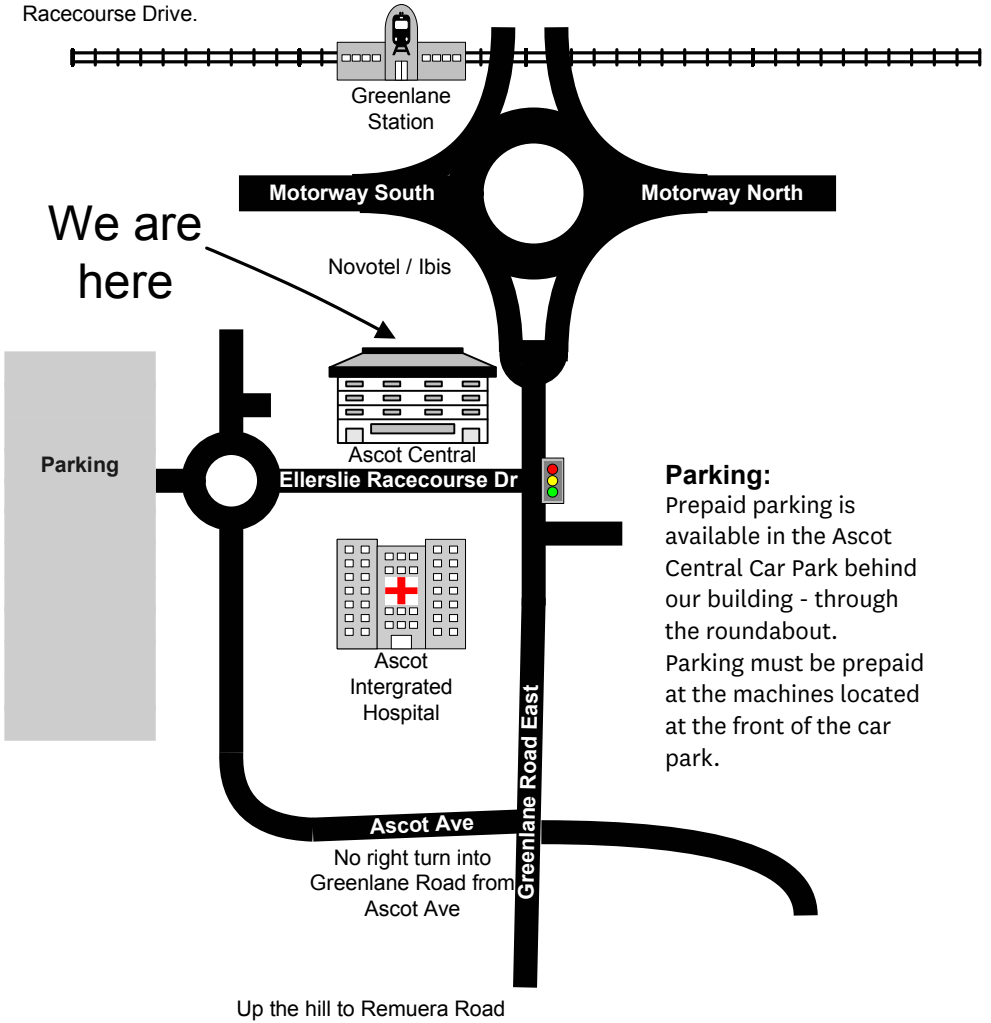

How to find us:

Fertility Associates is on Level 3 of the Ascot Central building. The entrance to Ascot Central is off Ellerslie Racecourse Drive.

Parking:

Prepaid parking is available in the Ascot Central Car Park behind our building - through the roundabout. Parking must be prepaid at the machines located at the front of the car park.